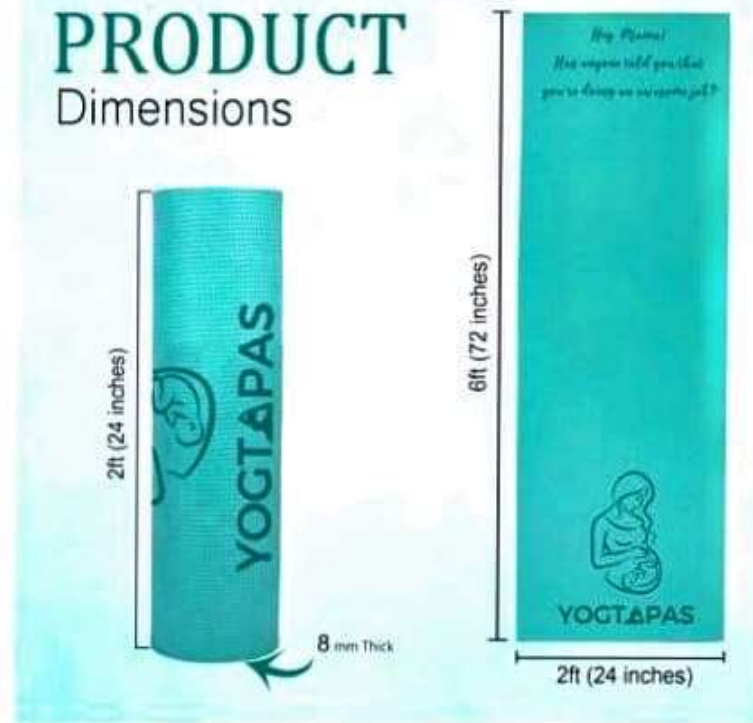

Yoga mat(EVA & TPE)

Yoga Mat with Design(EVA & TPE)

Kid's Yoga mat(EVA & TPE)

"WIDER THEN OTHER MATS"

Extra wide for comfort and balance

3x6 feets Yoga Mats

PRODUCT Dimensions

Prenatal Yoga Mats