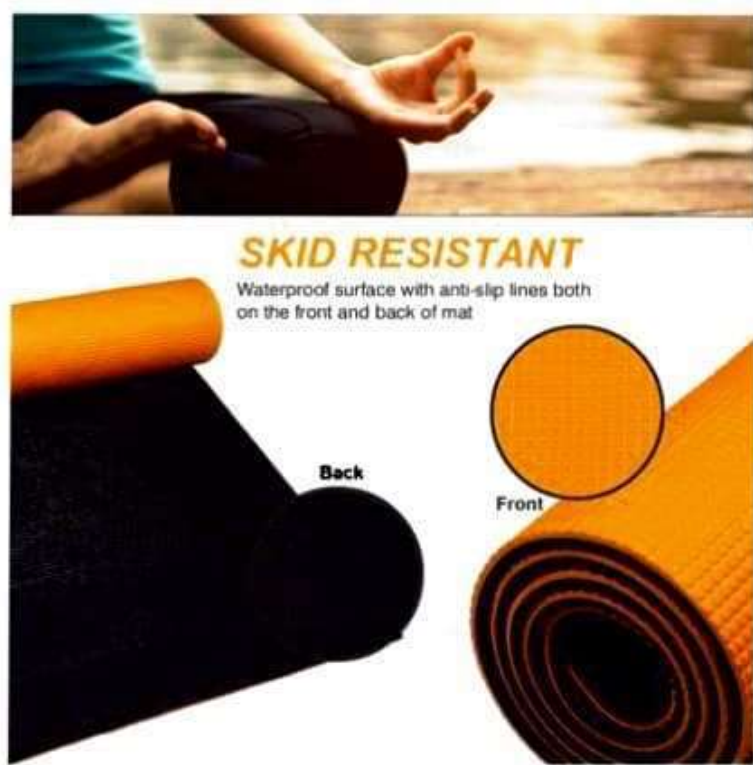

Double Colour Yoga Mats